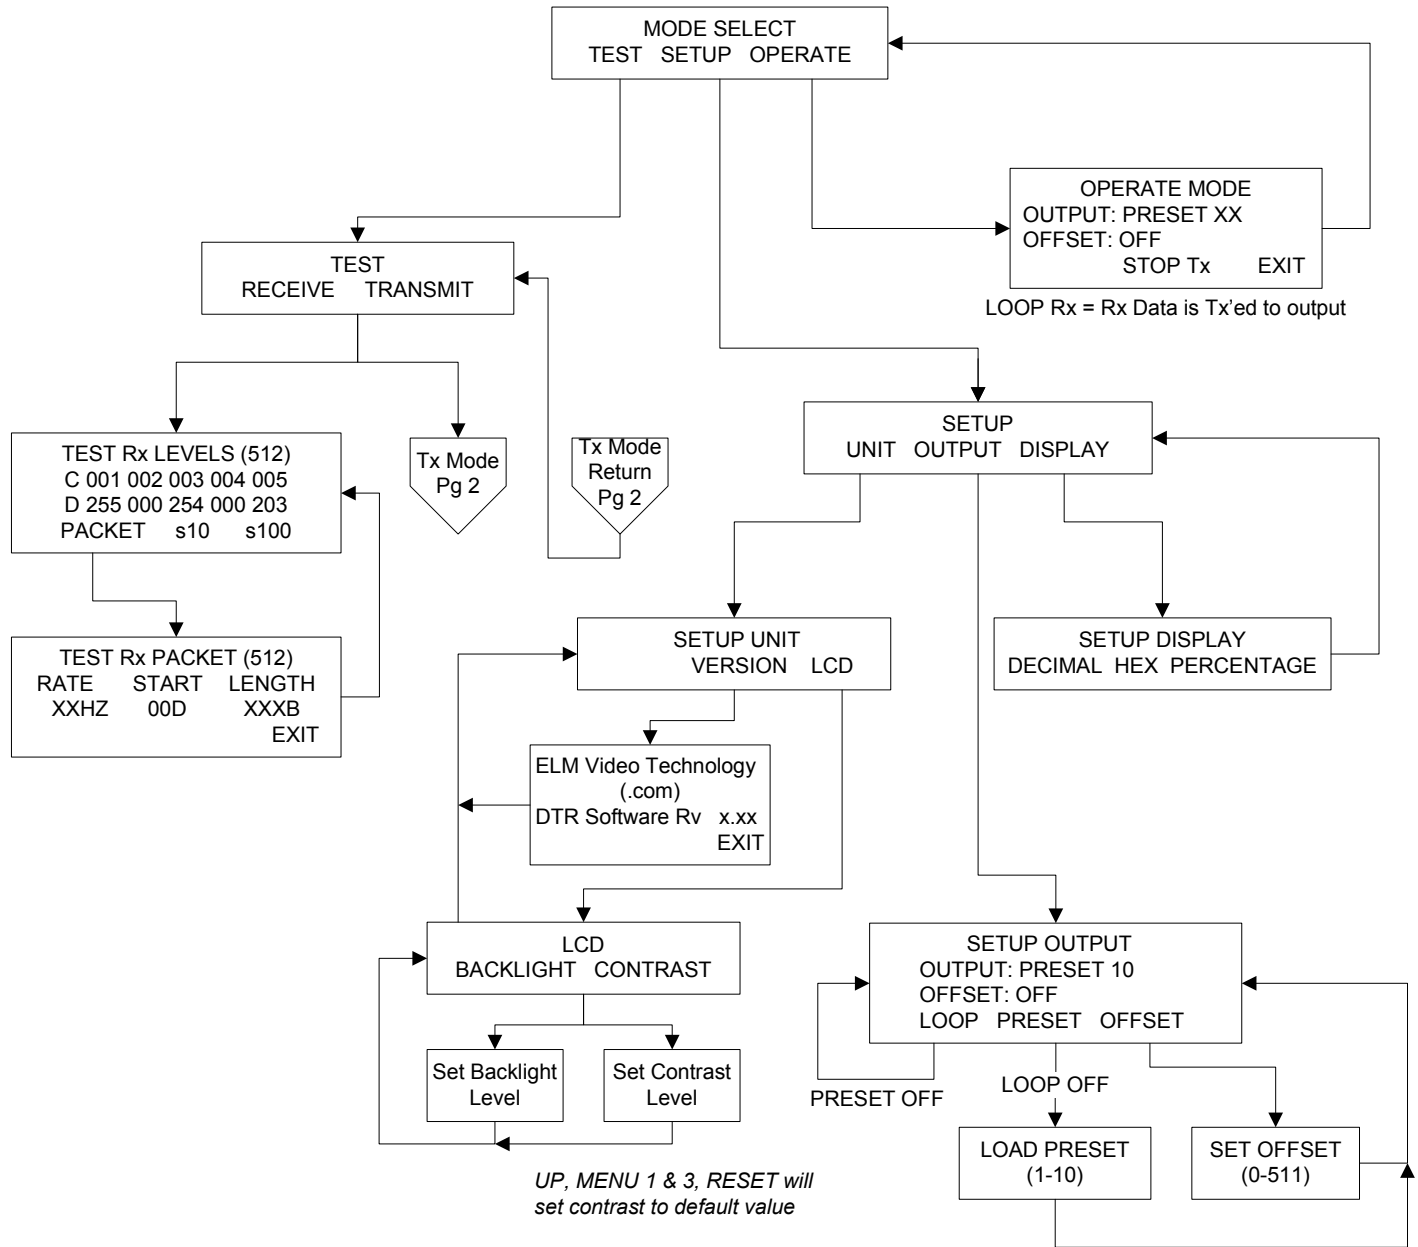

# DTR Menu Flowchart

Page 1 of 2

**ELM Video Technology, Inc.**  
 "Innovative Midi and DMX Products"

# DTR Menu Flowchart

Page 2 of 2

ELM Video Technology, Inc.  
"Innovative Midi and DMX Products"